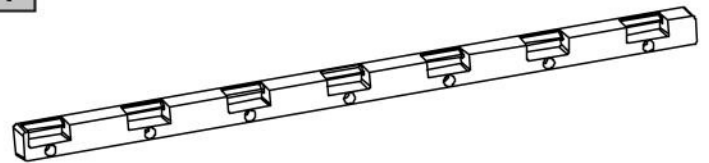

DOWEL  
x4 pc.

**E**

YSB SCREWS  
M5x30 x28 pc.

**F**

BUTTERFLY BOLT  
M6 x6 pc.

**G**

YSB SCREWS  
M6x12 x4 pc.

**H**

SLAT'S SUPPORT STEEL x1 pc.

**I**

SLAT'S SUPPORT x4 pc.

**K**

SLATS x14 pc.

REMOTE CONTROL x1pc, ADAPTOR x1pc

1

2