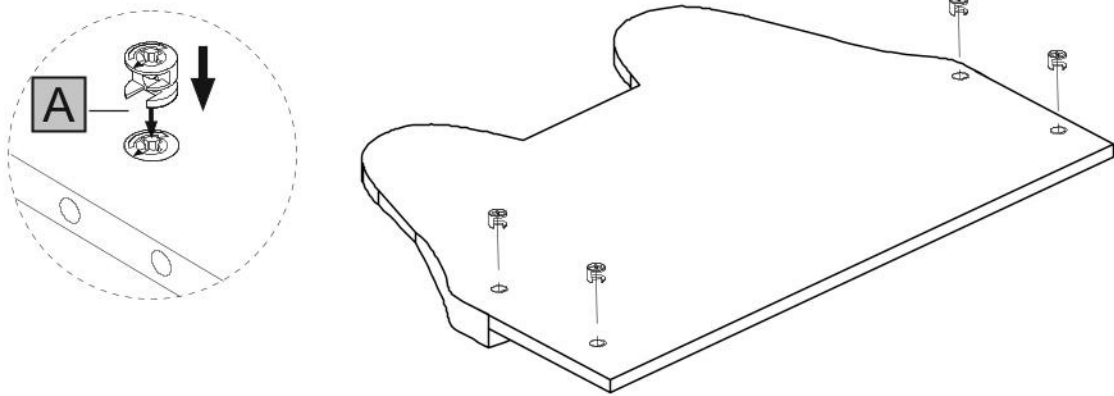

DOWEL  
x4 pc.

**E**

YSB SCREWS  
M5x30 x28 pc.

**F**

BUTTERFLY BOLT  
M6 x6 pc.

**G**

YSB SCREWS  
M6x12 x4 pc.

**H**

SLAT'S SUPPORT STEEL x1 pc.

**I**

SLAT'S SUPPORT x4 pc.

**K**

SLATS x14 pc.

REMOTE CONTROL x1pc, ADAPTOR x1pc

1

2