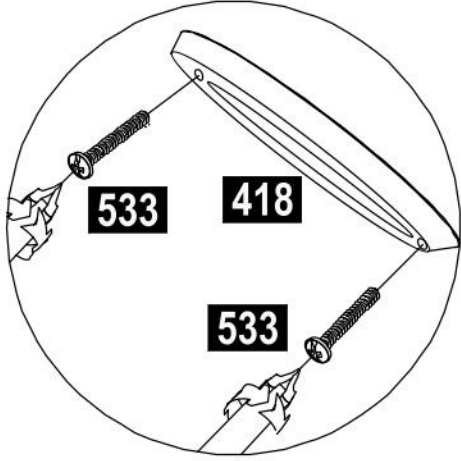

NO	ADET/PCS	ÖLÇÜ/DIMENSIONS	NO	ADET/PCS	ÖLÇÜ/DIMENSIONS	NO	ADET/PCS	ÖLÇÜ/DIMENSIONS
01	2	594 X 148						
02	1	1492 X 190						
03	1	1492 X 148						
04	1	1459 X 299						
05	1	1459 X 299						

PLEASE ORDER THE ACCESSORIES ACCORDING TO THE REFERENCE NUMBER ON THE DRAWING(EXAMPLE ACCESSORIE NO-008 RAFIX MİL 1.PCS.)

PLEASE ORDER THE SPARE PARTS ACCORDING TO THE REFERENCE NUMBER ON THE DRAWING

1

317		4x
002		4x

2

- 075** **5x**
- 092** **10x**
- 002** **2x**

3

002  4x	317  4x
418  2x	533  4x

4

097

6x

097

097

01

03

097

097