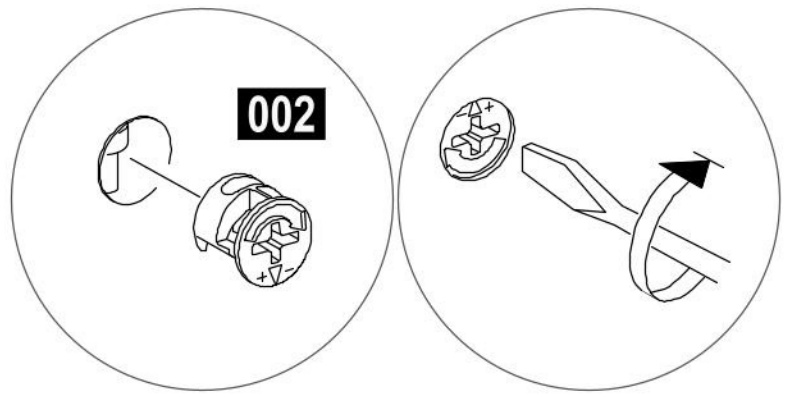

NO	ADET/PCS	ÖLÇÜ/DIMENSIONS	NO	ADET/PCS	ÖLÇÜ/DIMENSIONS	NO	ADET/PCS	ÖLÇÜ/DIMENSIONS
01	2	594 X 148						
02	1	1492 X 190						
03	1	1492 X 148						
04	1	1459 X 299						
05	1	1459 X 299						

PLEASE ORDER THE ACCESSORIES ACCORDING TO THE REFERENCE NUMBER ON THE DRAWING(EXAMPLE ACCESSORIE NO-008 RAFIX MİL 1.PCS.)

PLEASE ORDER THE SPARE PARTS ACCORDING TO THE REFERENCE NUMBER ON THE DRAWING

1

317		4x
002		4x

2

- 075** **5x**
- 092** **10x**
- 002** **2x**

3

002  4x	317  4x
418  2x	533  4x

4