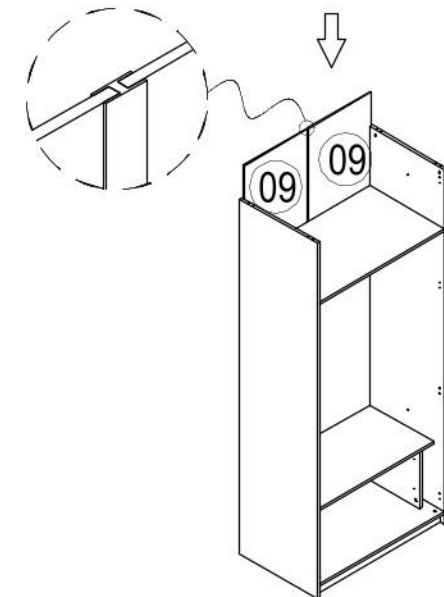

NO	ADET/PCS	ÖLÇÜ/DIMENSIONS	NO	ADET/PCS	ÖLÇÜ/DIMENSIONS	NO	ADET/PCS	ÖLÇÜ/DIMENSIONS
01	1	2155 X 541	11	2	2077 X 445			
02	1	2155 X 541	12	2	770 X 157			
03	1	878 X 541	13	2	400 X 120			
04	1	916 X 566	14	2	674 X 120			
05	1	420 X 366	15	2	400 X 120			
06	1	420 X 366	16	2	684 X 387			
07	1	878 X 445	17	2	2074 X 26			
08	1	878 X 522	18	2	870 X 30			
09	2	2084 X 441						
10	2	878 X 64						

PLEASE ORDER THE ACCESSORIES ACCORDING TO THE REFERENCE NUMBER ON THE DRAWING(EXAMPLE ACCESSORIE NO-008 RAFIK MİL 1.PCS.)

PLEASE ORDER THE SPARE PARTS ACCORDING TO THE REFERENCE NUMBER ON THE DRAWING

INSTALLATION STEPS

1

2

3

4

5

6

INSTALLATION STEPS

7