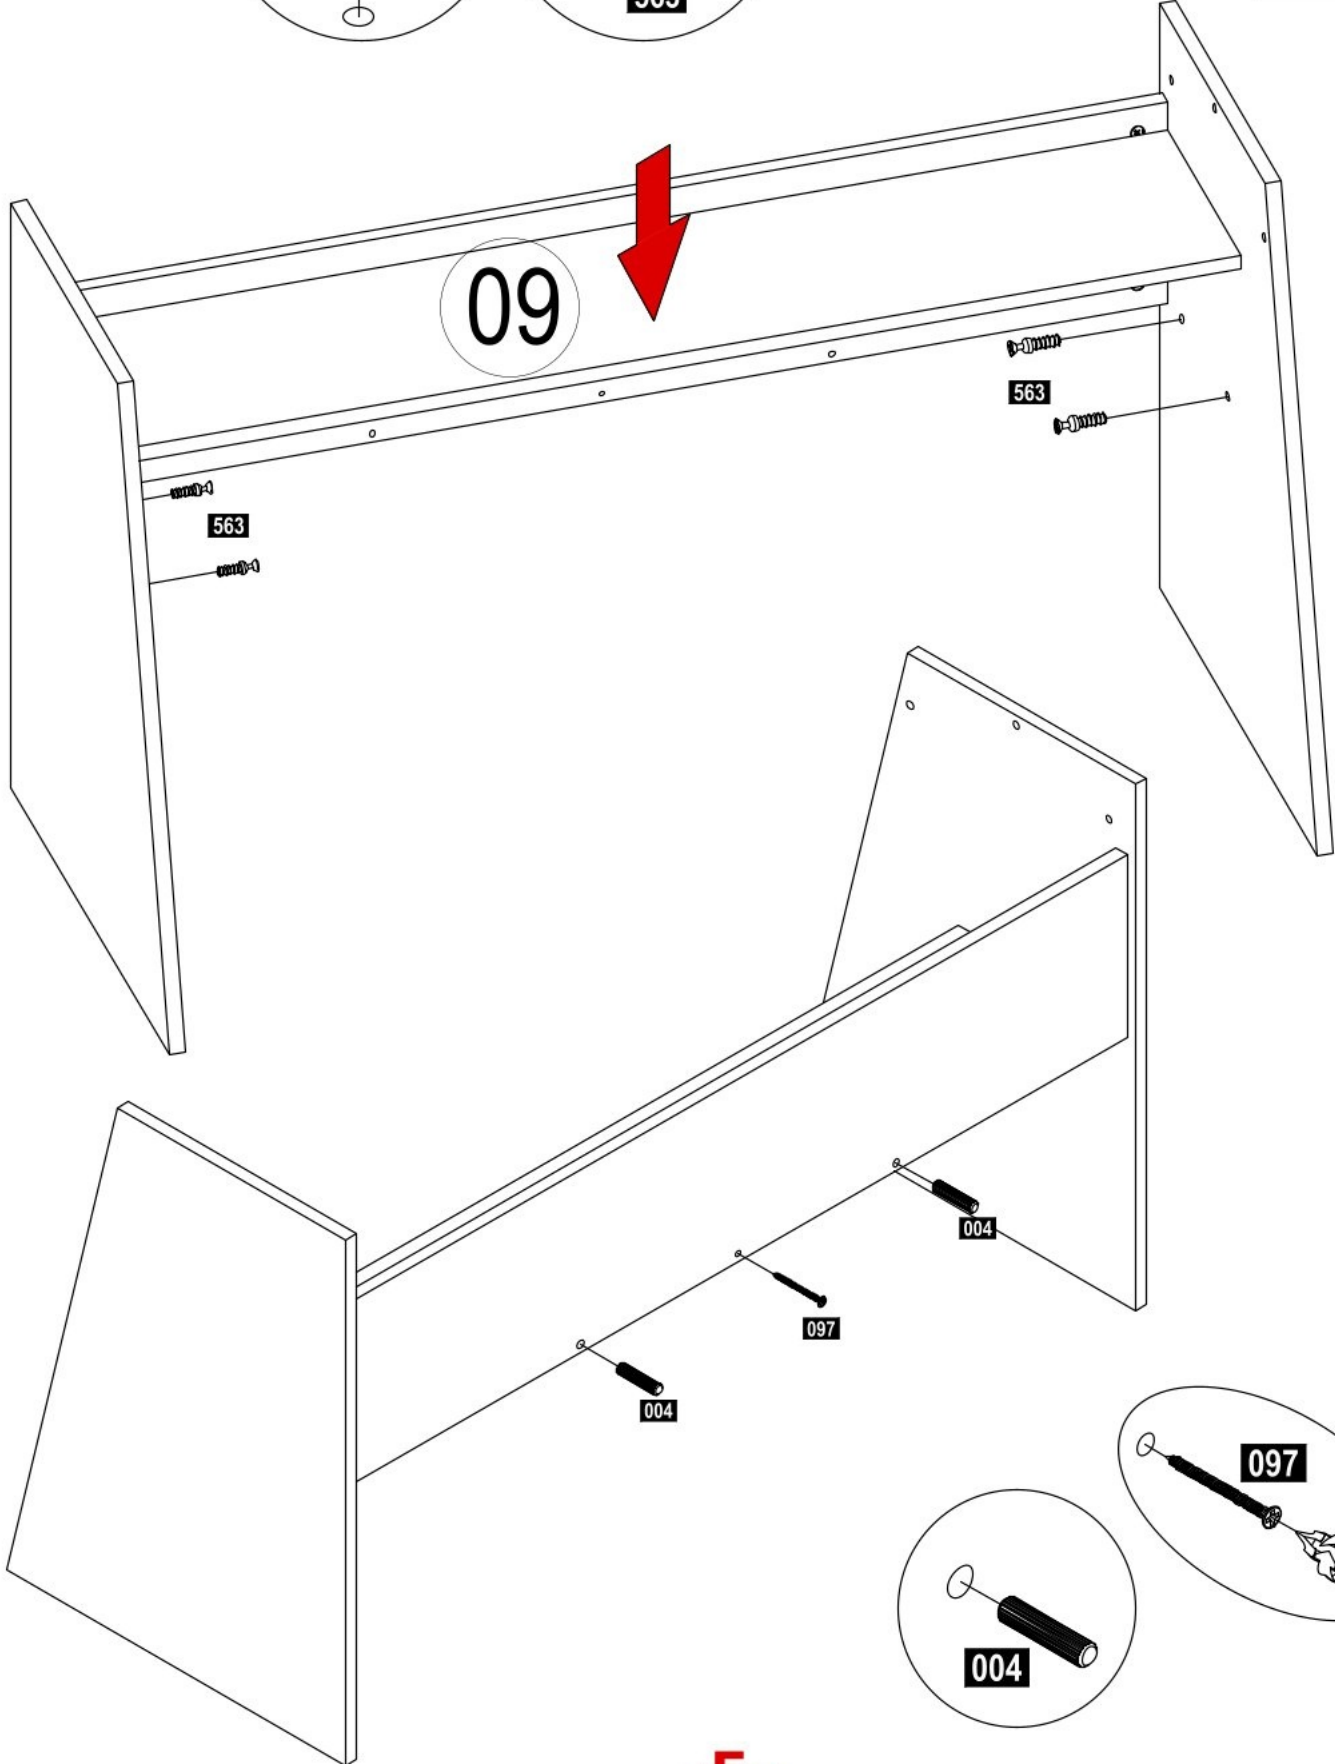

097

1x

563

4x

004

2x