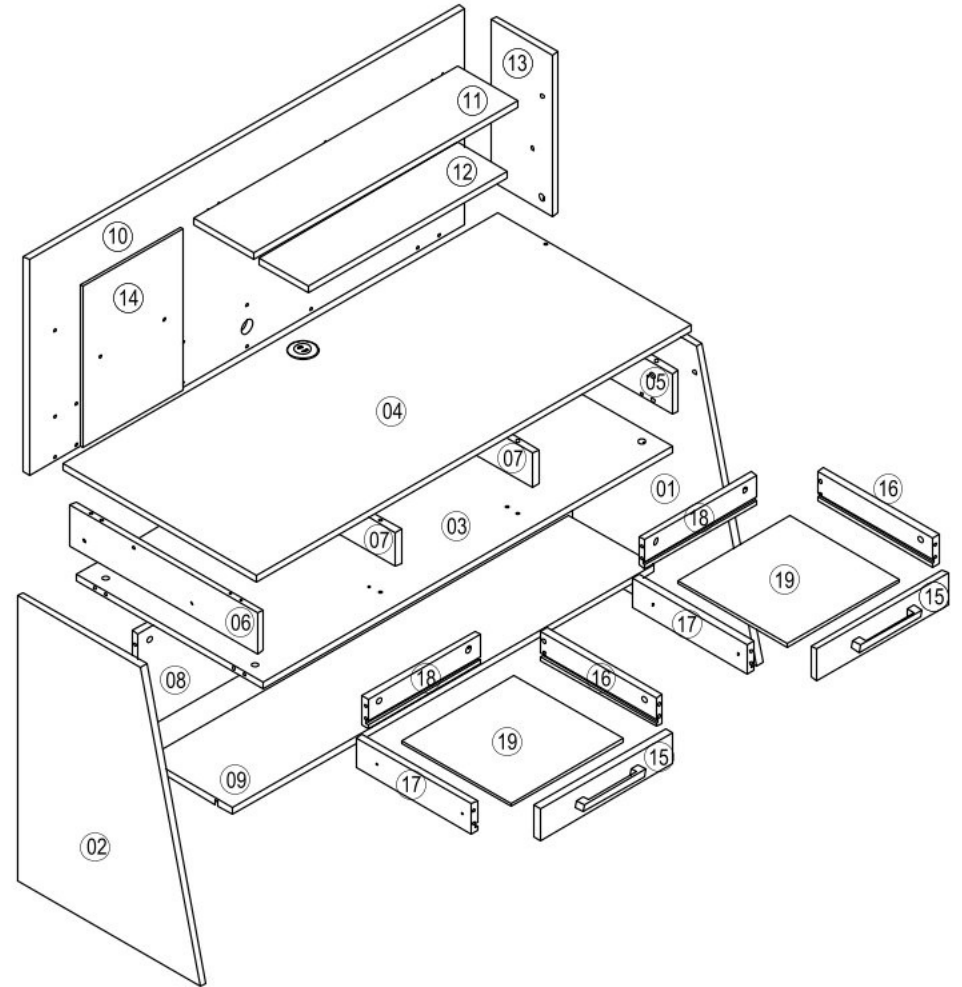

NO	ADET/PCS	ÖLÇÜ/DIMENSIONS	NO	ADET/PCS	ÖLÇÜ/DIMENSIONS	NO	ADET/PCS	ÖLÇÜ/DIMENSIONS
01	1	739 X 550	11	1	790 X 180			
02	1	739 X 550	12	1	596 X 150			
03	1	1226 X 561	13	1	433 X 185			
04	1	1302 X 580	14	1	420 X 300			
05	1	562 X 106	15	2	394 X 82			
06	1	562 X 106	16	2	345 X 76			
07	2	559 X 88	17	2	345 X 76			
08	1	1262 X 296	18	2	336 X 76			
09	1	1262 X 256	19	2	346 X 332			
10	1	1302 X 560						

PLEASE ORDER THE ACCESSORIES ACCORDING TO THE REFERENCE NUMBER ON THE DRAWING(EXAMPLE ACCESSORIE NO-008 RAFİK MİL 1.PCS.)

PLEASE ORDER THE SPARE PARTS ACCORDING TO THE REFERENCE NUMBER ON THE DRAWING

**1**