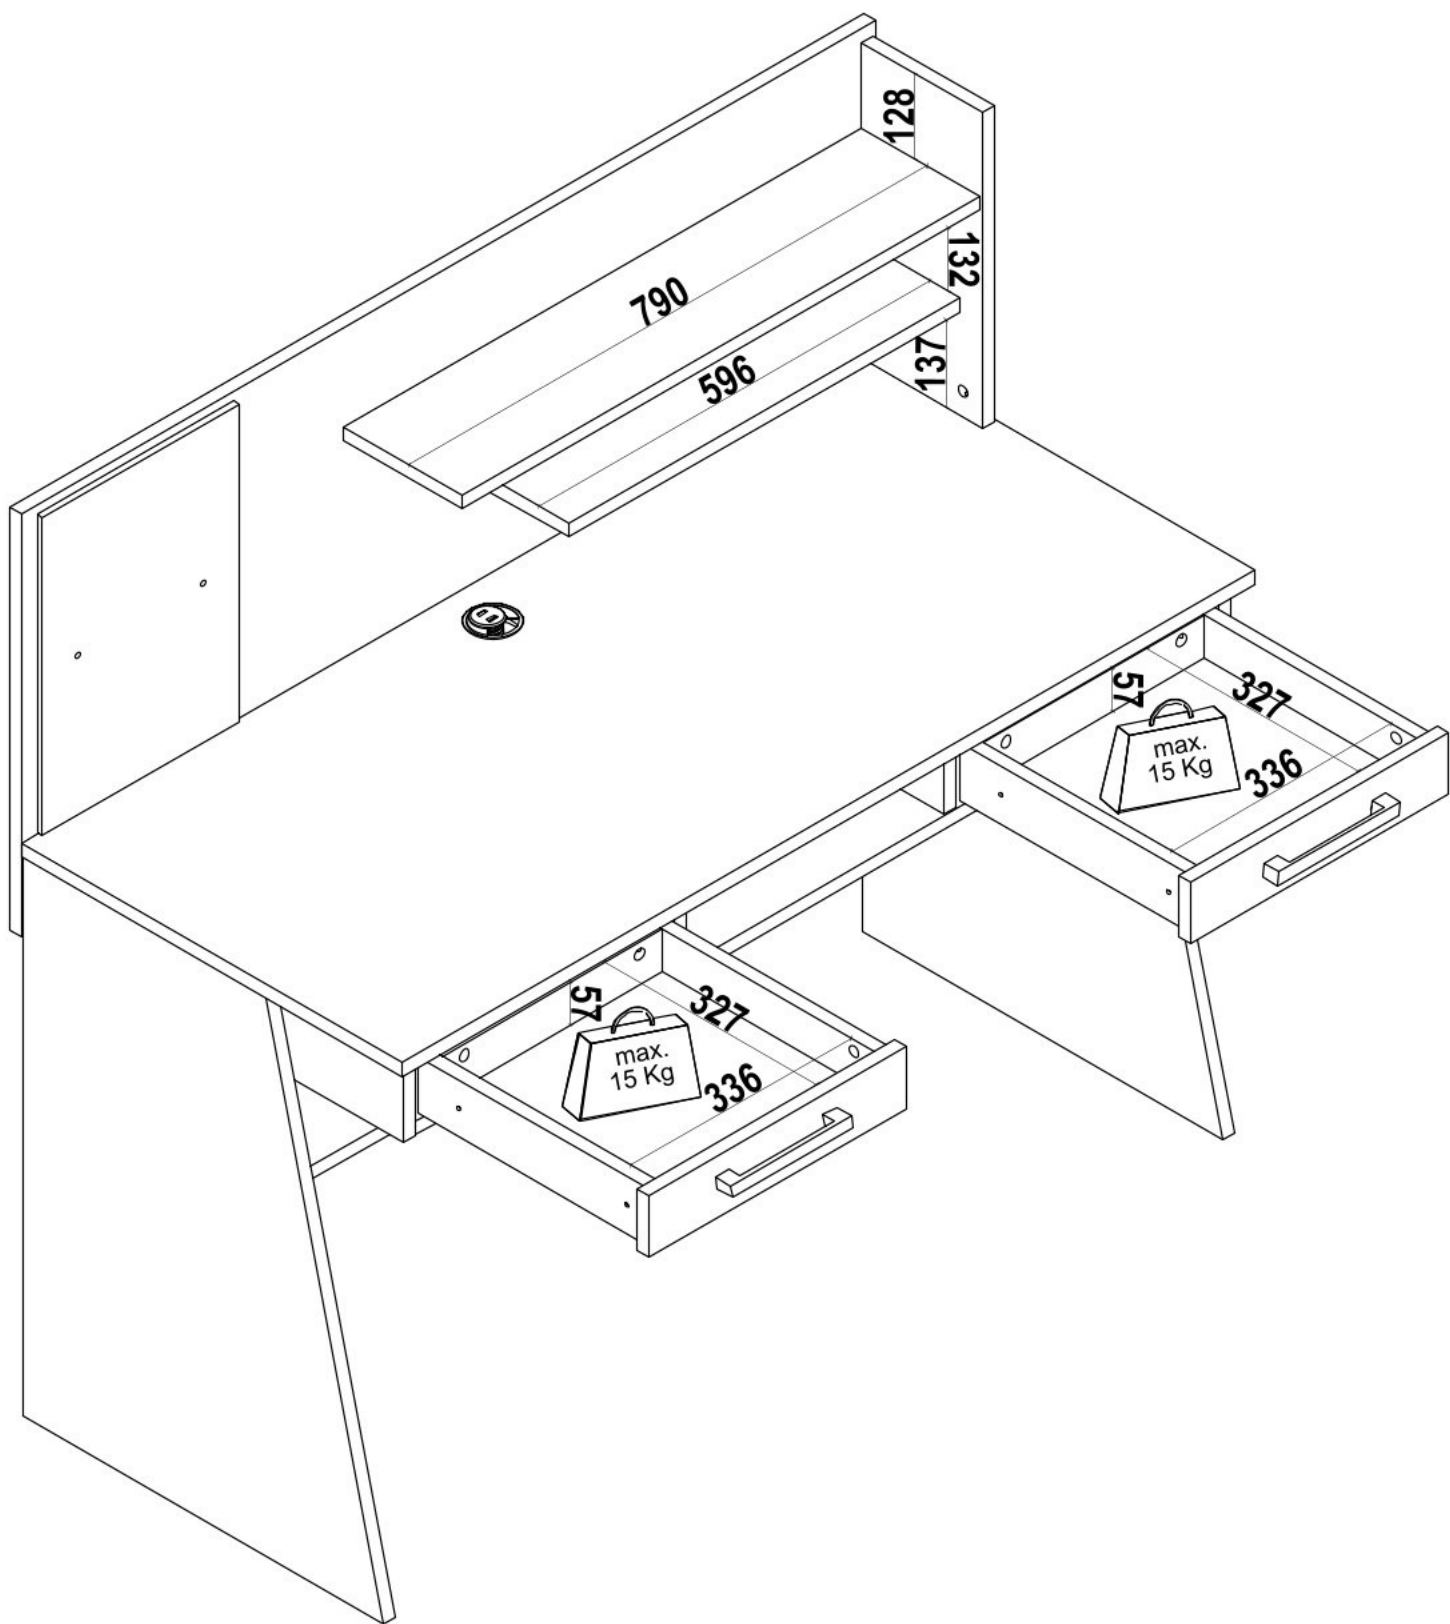

NO	ADET/PCS	ÖLÇÜ/DIMENSIONS	NO	ADET/PCS	ÖLÇÜ/DIMENSIONS	NO	ADET/PCS	ÖLÇÜ/DIMENSIONS
01	1	739 X 550	11	1	790 X 180			
02	1	739 X 550	12	1	596 X 150			
03	1	1226 X 561	13	1	433 X 185			
04	1	1302 X 580	14	1	420 X 300			
05	1	562 X 106	15	2	394 X 82			
06	1	562 X 106	16	2	345 X 76			
07	2	559 X 88	17	2	345 X 76			
08	1	1262 X 296	18	2	336 X 76			
09	1	1262 X 256	19	2	346 X 332			
10	1	1302 X 560						

PLEASE ORDER THE ACCESSORIES ACCORDING TO THE REFERENCE NUMBER ON THE DRAWING(EXAMPLE ACCESSORIE NO-008 RAFİK MİL 1.PCS.)

PLEASE ORDER THE SPARE PARTS ACCORDING TO THE REFERENCE NUMBER ON THE DRAWING

**1**