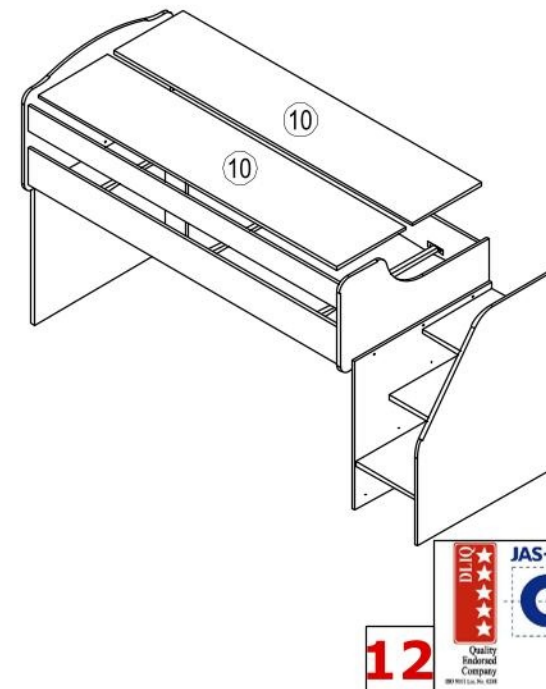

INSTALLATION STEPS