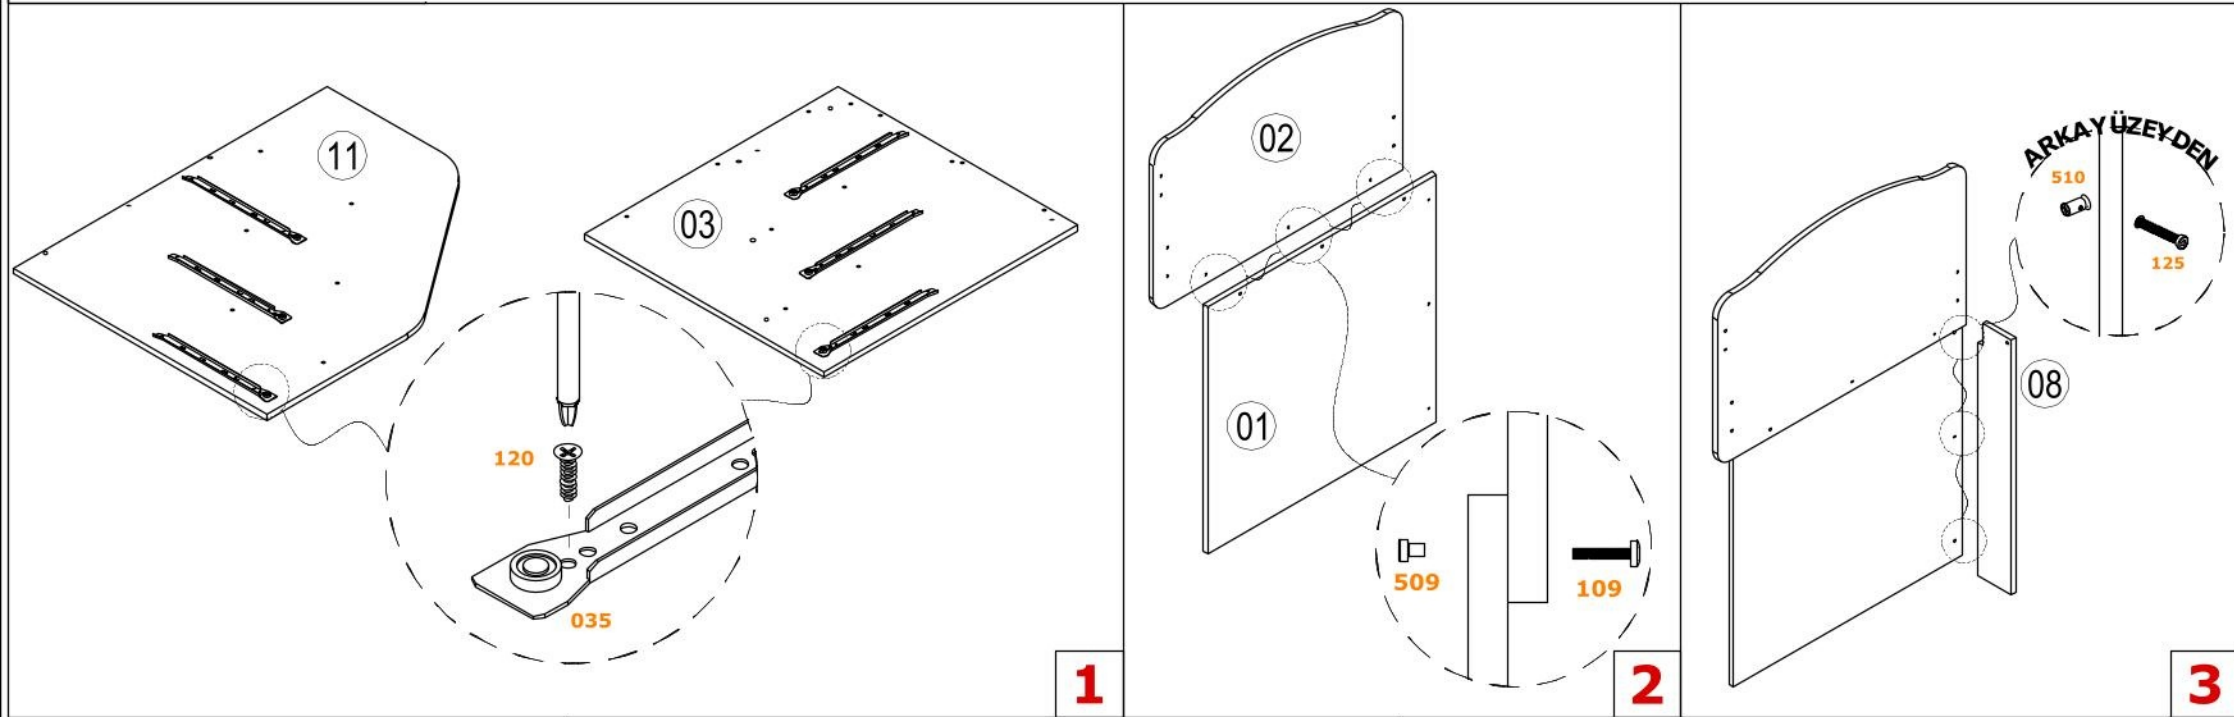

NO	ADET/PCS	ÖLÇÜ/DIMENSIONS	NO	ADET/PCS	ÖLÇÜ/DIMENSIONS	NO	ADET/PCS	ÖLÇÜ/DIMENSIONS
01	1	890 X 837	11	1	1103 X 890			
02	1	970 X 627	12	3	455 X 386			
03	1	890 X 837	13	1	779 X 386			
04	1	970 X 526	14	3	380 X 233			
05	1	2016 X 210	15	3	400 X 120			
06	1	2016 X 210	16	3	400 X 120			
07	1	2016 X 140	17	3	326 X 120			
08	1	857 X 130	18	3	388 X 336			
09	1	857 X 130						
10	2	1920 X 452						

PLEASE ORDER THE ACCESSORIES ACCORDING TO THE REFERENCE NUMBER ON THE DRAWING(EXAMPLE ACCESSORIE NO-008 RAFIX MIL 1.PCS.)

PLEASE ORDER THE SPARE PARTS ACCORDING TO THE REFERENCE NUMBER ON THE DRAWING

INSTALLATION STEPS