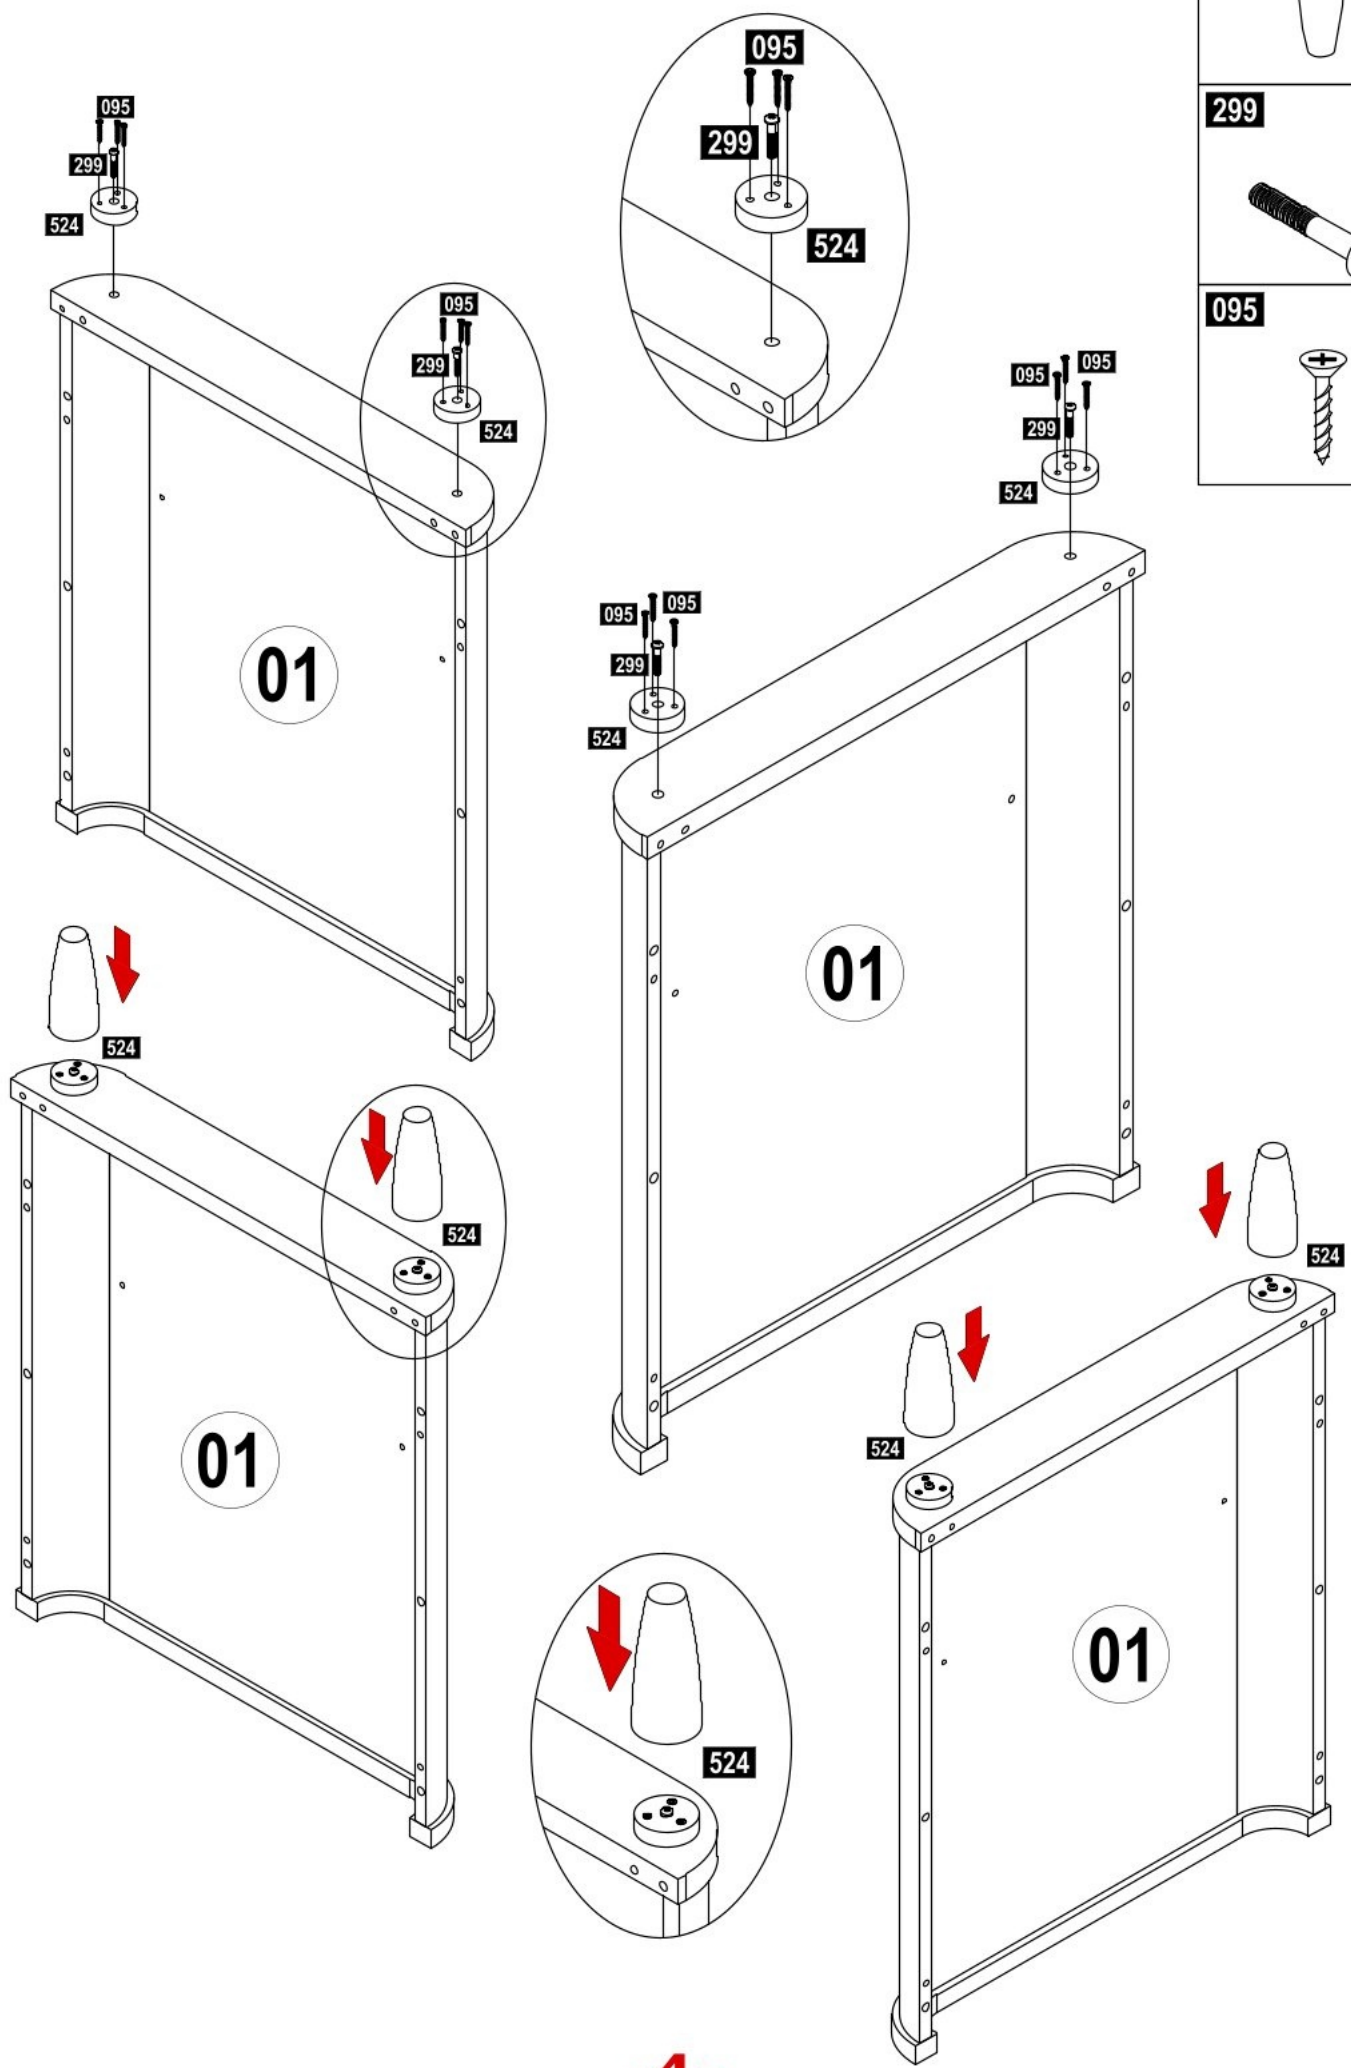

1

524		4x
299		4x
095		12x