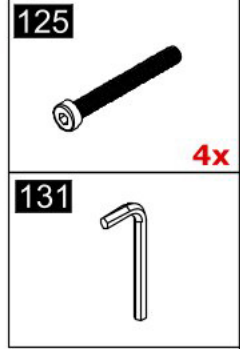

NO	ADET/PCS	ÖLÇÜ/DIMENSIONS	NO	ADET/PCS	ÖLÇÜ/DIMENSIONS	NO	ADET/PCS	ÖLÇÜ/DIMENSIONS
01	2	956 x 760						
02	2	1310 x 640						
03	2	1310 x 144						
04	1	1250 x 690						
05	2	1304 x 70						

PLEASE ORDER THE ACCESSORIES ACCORDING TO THE REFERENCE NUMBER ON THE DRAWING(EXAMPLE ACCESSORIE NO-008 RAFIX MIL 1.PCS.)

PLEASE ORDER THE SPARE PARTS ACCORDING TO THE REFERENCE NUMBER ON THE DRAWING

1

3

125		2x
131		

4

125		2x
131		

5

013		8x
121		8x

7

OPTIONAL

9

OPTIONAL

2

11

OPTIONAL

3