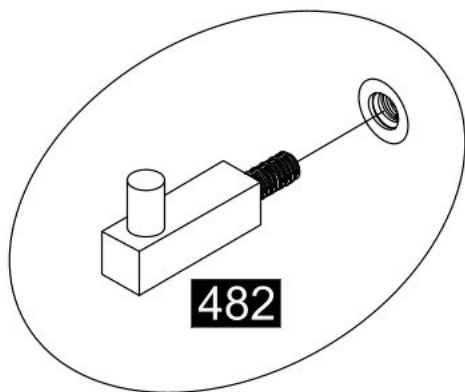

NO	ADET/PCS	ÖLÇÜ/DIMENSIONS	NO	ADET/PCS	ÖLÇÜ/DIMENSIONS	NO	ADET/PCS	ÖLÇÜ/DIMENSIONS
01	2	956 x 760						
02	2	1310 x 640						
03	2	1310 x 144						
04	1	1250 x 690						
05	2	1304 x 70						

PLEASE ORDER THE ACCESSORIES ACCORDING TO THE REFERENCE NUMBER ON THE DRAWING(EXAMPLE ACCESSORIE NO-008 RAFIX MIL 1.PCS.)

PLEASE ORDER THE SPARE PARTS ACCORDING TO THE REFERENCE NUMBER ON THE DRAWING

1

3

125		2x
131		

4

125		2x
131		

5

013		8x
121		8x

7

OPTIONAL

9

OPTIONAL

2

11

OPTIONAL

3