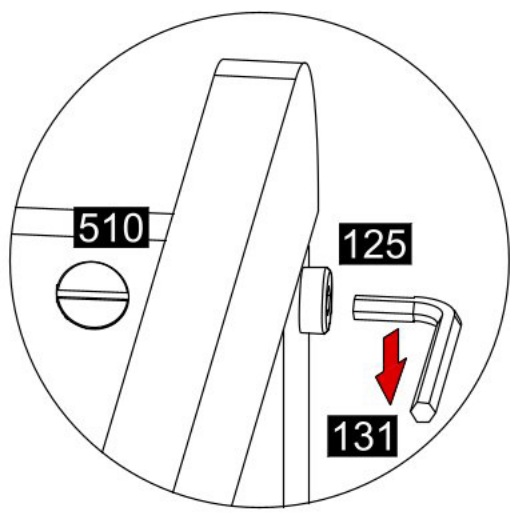

NO	ADET/PCS	ÖLÇÜ/DIMENSIONS	NO	ADET/PCS	ÖLÇÜ/DIMENSIONS	NO	ADET/PCS	ÖLÇÜ/DIMENSIONS
01	2	956 x 760						
02	2	1310 x 640						
03	2	1310 x 144						
04	1	1250 x 690						
05	2	1304 x 70						

PLEASE ORDER THE ACCESSORIES ACCORDING TO THE REFERENCE NUMBER ON THE DRAWING(EXAMPLE ACCESSORIE NO-008 RAFIX MIL 1.PCS.)

PLEASE ORDER THE SPARE PARTS ACCORDING TO THE REFERENCE NUMBER ON THE DRAWING

1

3

125		2x
131		

4

125		2x
131		

5

013		8x
121		8x