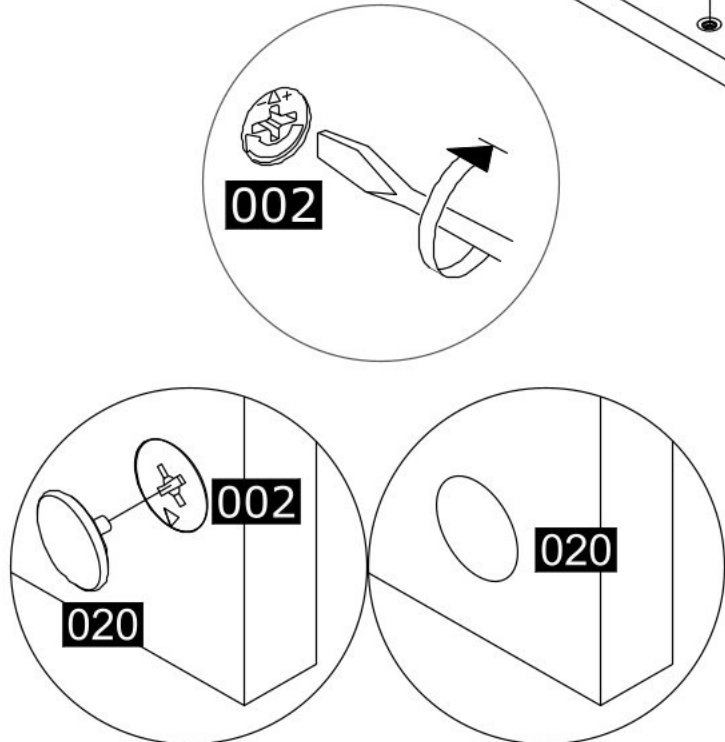

NO	ADET/PCS	ÖLÇÜ/DIMENSIONS	NO	ADET/PCS	ÖLÇÜ/DIMENSIONS	NO	ADET/PCS	ÖLÇÜ/DIMENSIONS
01	1	1262 X 1100						
02	1	1200 X 516						
03	1	1254 X 345						
04	1	1265 X 72						
05	1	1265 X 72						
06	2	344 X 58						
07	2	2014 X 220						
08	2	1950 X 595						

PLEASE ORDER THE ACCESSORIES ACCORDING TO THE REFERENCE NUMBER ON THE DRAWING(EXAMPLE ACCESSORIE NO-008 RAFIX MIL 1.PCS.)

PLEASE ORDER THE SPARE PARTS ACCORDING TO THE REFERENCE NUMBER ON THE DRAWING

1

105

6x

3

- 001**  3x
- 004**  2x
- 020**  3x

4

5

114

4x

092