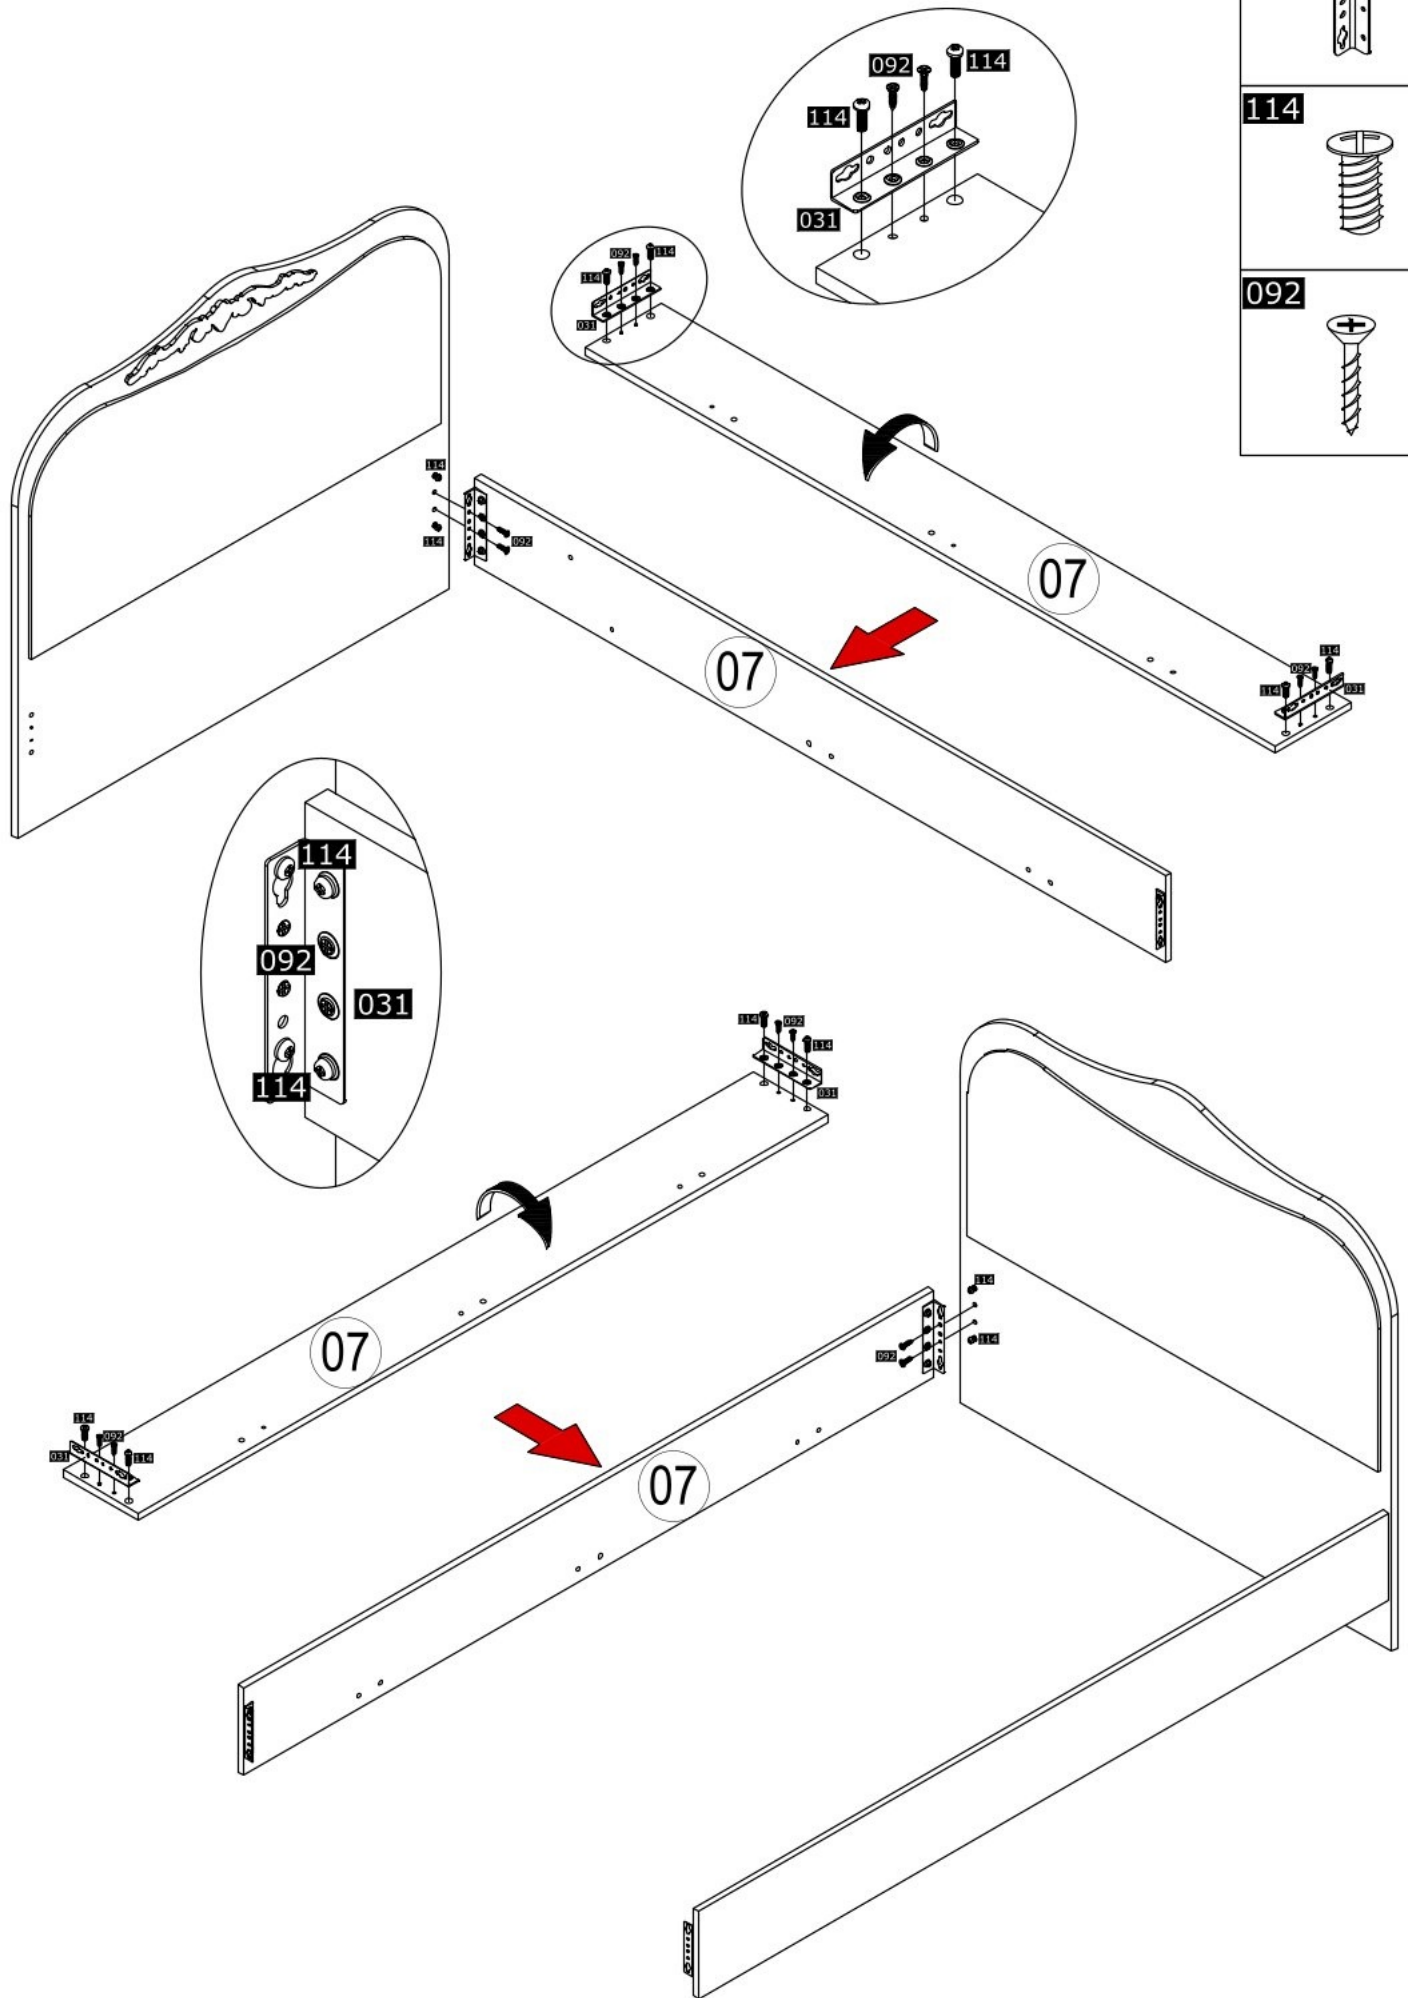

NO	ADET/PCS	ÖLÇÜ/DIMENSIONS	NO	ADET/PCS	ÖLÇÜ/DIMENSIONS	NO	ADET/PCS	ÖLÇÜ/DIMENSIONS
01	1	1262 X 1100						
02	1	1200 X 516						
03	1	1254 X 345						
04	1	1265 X 72						
05	1	1265 X 72						
06	2	344 X 58						
07	2	2014 X 220						
08	2	1950 X 595						

PLEASE ORDER THE ACCESSORIES ACCORDING TO THE REFERENCE NUMBER ON THE DRAWING(EXAMPLE ACCESSORIE NO-008 RAFIX MIL 1.PCS.)

PLEASE ORDER THE SPARE PARTS ACCORDING TO THE REFERENCE NUMBER ON THE DRAWING

1

105

6x

3

- 001**  3x
- 004**  2x
- 020**  3x

4

5

114

4x

092

4x

6

421

114

7

420

3x

109