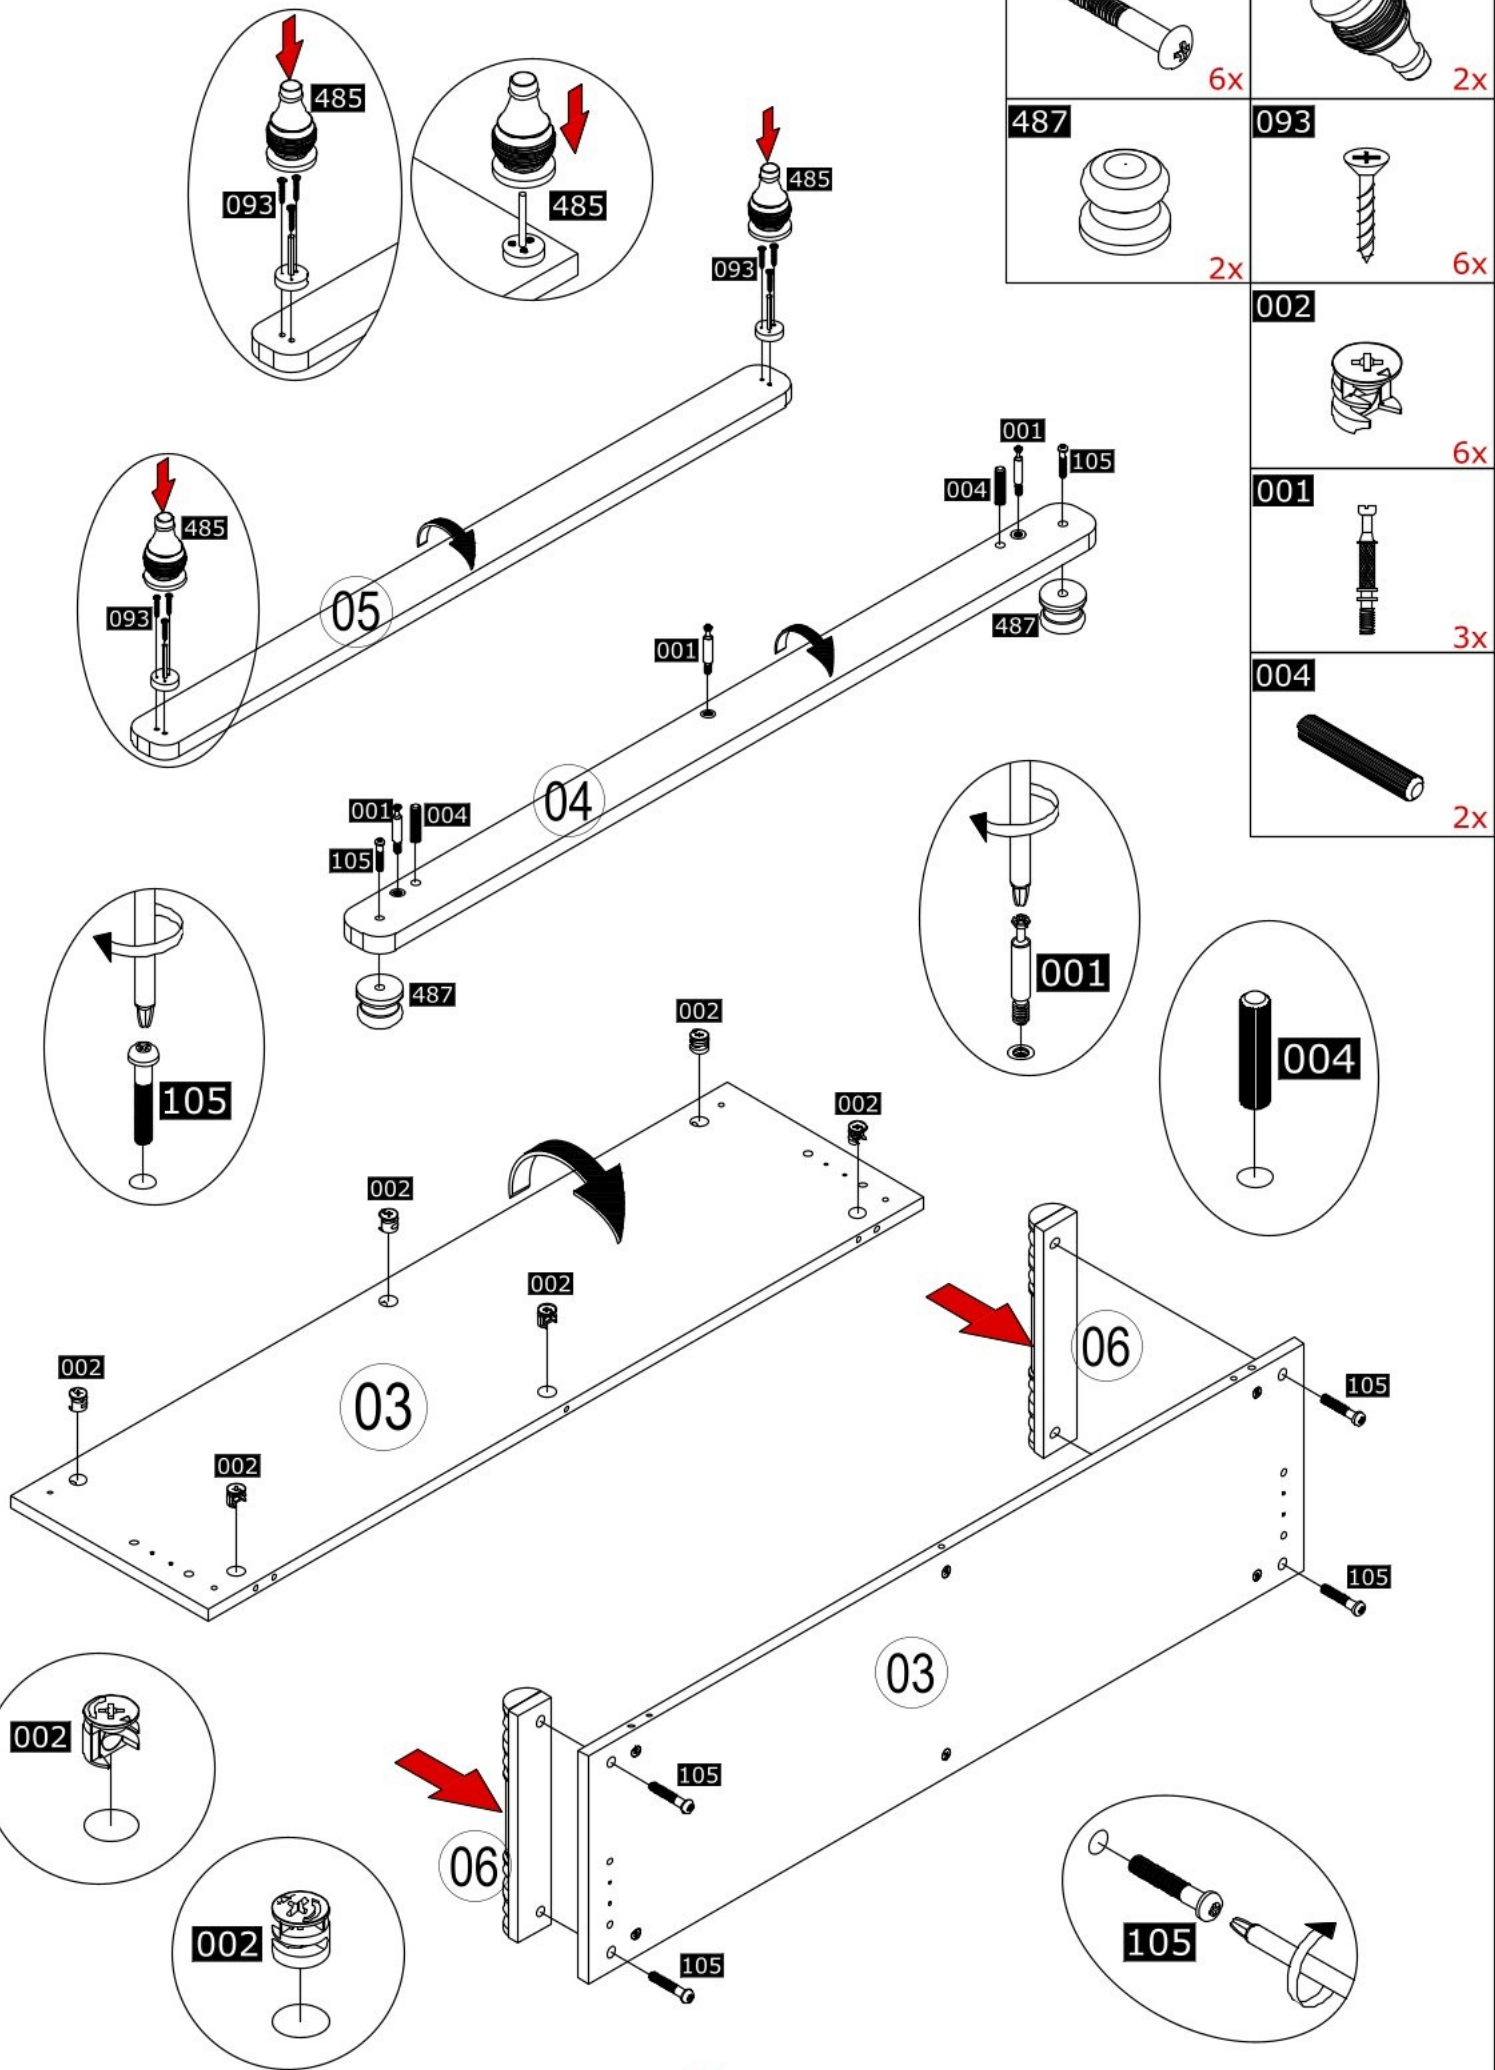

NO	ADET/PCS	ÖLÇÜ/DIMENSIONS	NO	ADET/PCS	ÖLÇÜ/DIMENSIONS	NO	ADET/PCS	ÖLÇÜ/DIMENSIONS
01	1	1262 X 1100						
02	1	1200 X 516						
03	1	1254 X 345						
04	1	1265 X 72						
05	1	1265 X 72						
06	2	344 X 58						
07	2	2014 X 220						
08	2	1950 X 595						

PLEASE ORDER THE ACCESSORIES ACCORDING TO THE REFERENCE NUMBER ON THE DRAWING(EXAMPLE ACCESSORIE NO-008 RAFIX MIL 1.PCS.)

PLEASE ORDER THE SPARE PARTS ACCORDING TO THE REFERENCE NUMBER ON THE DRAWING

1

105

6x

3

- 001**  3x
- 004**  2x
- 020**  3x

4

5

114

4x

092