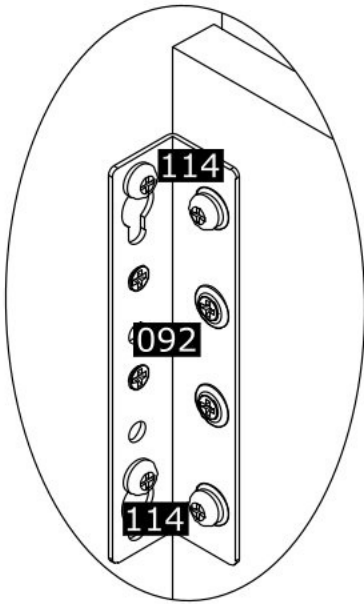

NO	ADET/PCS	ÖLÇÜ/DIMENSIONS	NO	ADET/PCS	ÖLÇÜ/DIMENSIONS	NO	ADET/PCS	ÖLÇÜ/DIMENSIONS
01	1	1262 X 1100						
02	1	1200 X 516						
03	1	1254 X 345						
04	1	1265 X 72						
05	1	1265 X 72						
06	2	344 X 58						
07	2	2014 X 220						
08	2	1950 X 595						

PLEASE ORDER THE ACCESSORIES ACCORDING TO THE REFERENCE NUMBER ON THE DRAWING(EXAMPLE ACCESSORIE NO-008 RAFIX MIL 1.PCS.)

PLEASE ORDER THE SPARE PARTS ACCORDING TO THE REFERENCE NUMBER ON THE DRAWING

1

105

6x

3

- 001**  3x
- 004**  2x
- 020**  3x

4

5

114

4x

092

4x

6

421

114

7

420

3x

109