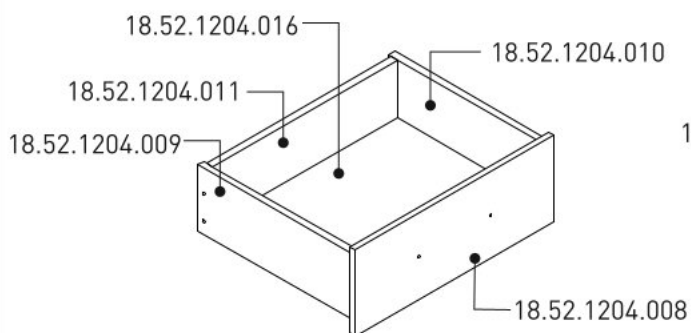

Vysoká zásuvková komoda NEBULA

1 / 2

2 / 2

1/2

18.52.1204.001 x 1

18.52.1204.004 x 1

18.52.1204.002 x 1

18.52.1204.003 x 1

18.52.1204.201 x 1

18.52.1204.202 x 1

18.52.1204.203 x 1

18.52.1204.005 x 1

2/2

18.52.1204.019 x 1

18.52.1204.020 x 1

18.52.1204.021 x 2

18.52.1204.022 x 1

1

2

3

4

5

6

7