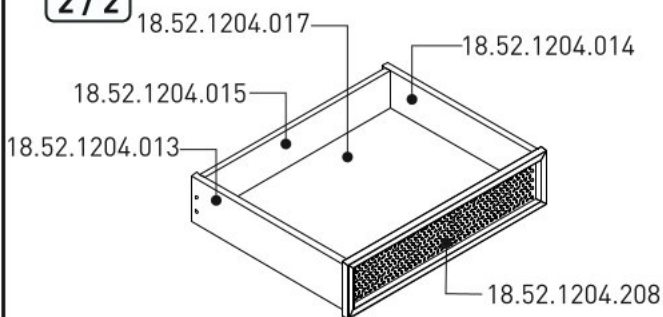

Vysoká zásuvková komoda NEBULA

1 / 2

2 / 2

1/2

18.52.1204.001 x 1

18.52.1204.004 x 1

18.52.1204.002 x 1

18.52.1204.003 x 1

18.52.1204.201 x 1

18.52.1204.202 x 1

18.52.1204.203 x 1

18.52.1204.005 x 1

2/2

18.52.1204.019 x 1

18.52.1204.020 x 1

18.52.1204.021 x 2

18.52.1204.022 x 1

1

2

3

4

5

6

7