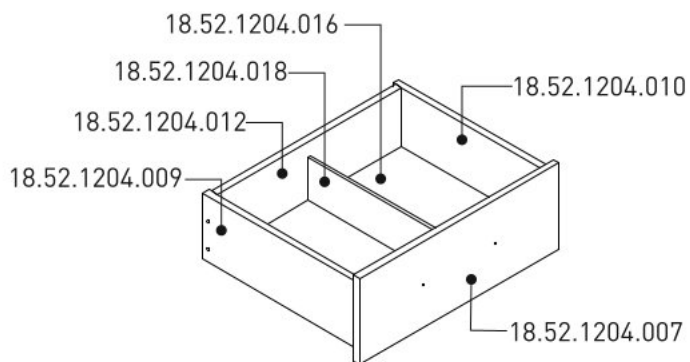

Vysoká zásuvková komoda NEBULA

1 / 2

2 / 2

1/2

18.52.1204.001 x 1

18.52.1204.004 x 1

18.52.1204.002 x 1

18.52.1204.003 x 1

18.52.1204.201 x 1

18.52.1204.202 x 1

18.52.1204.203 x 1

18.52.1204.005 x 1

2/2

18.52.1204.019 x 1

18.52.1204.020 x 1

18.52.1204.021 x 2

18.52.1204.022 x 1

1

2

3

4

5

6

7