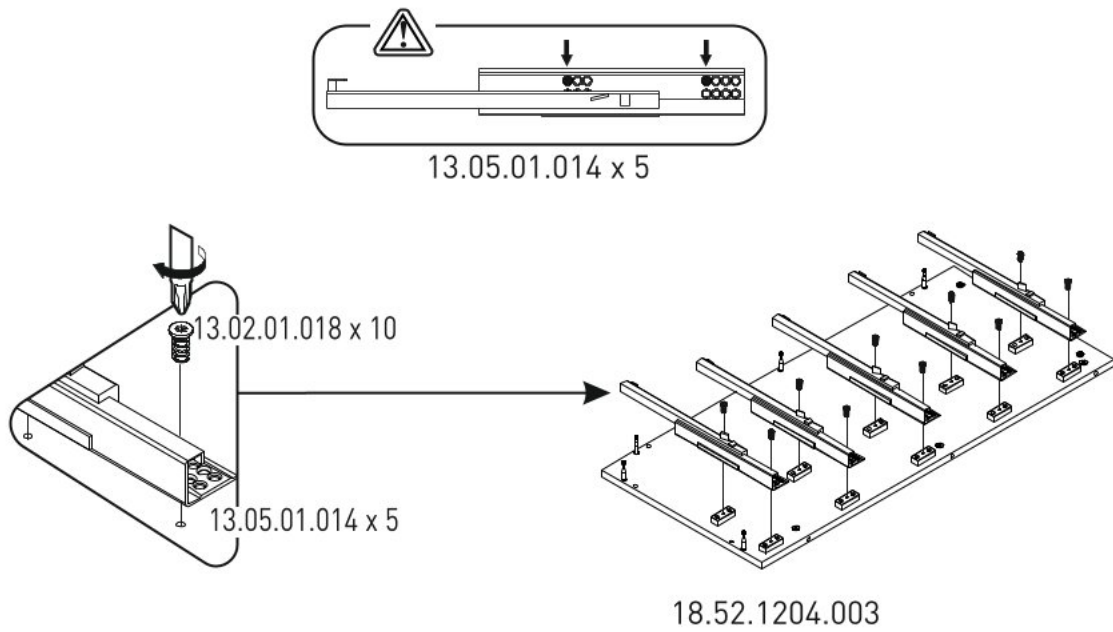

Vysoká zásuvková komoda NEBULA

1 / 2

2 / 2

1/2

18.52.1204.001 x 1

18.52.1204.004 x 1

18.52.1204.002 x 1

18.52.1204.003 x 1

18.52.1204.201 x 1

18.52.1204.202 x 1

18.52.1204.203 x 1

18.52.1204.005 x 1

2/2

18.52.1204.019 x 1

18.52.1204.020 x 1

18.52.1204.021 x 2

18.52.1204.022 x 1

1

2

3

4

5

6

7