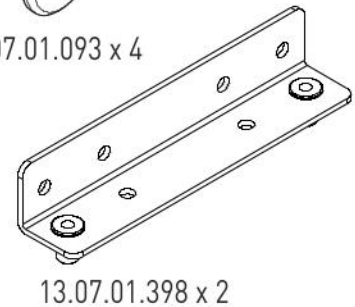

Studentská postel 100x200cm s poličkou LINCOLN

4/1

18.40.1310.005 x 1

18.40.1310.006 x 1

18.40.1310.003 x 1

13.10.01.174 x 1

18.40.1310.007 x 1

4/2

18.40.1310.001 x 1

18.40.1310.002 x 1

4/3

18.40.1310.202 x 2

4/4

18.40.1310.004 x 1

18.00.2000.202 x 2

1