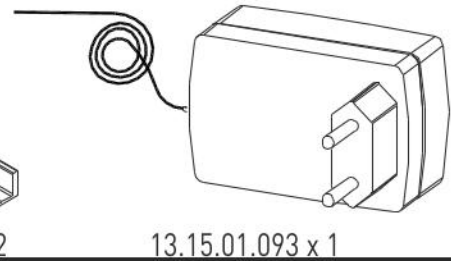

Studentská postel 100x200cm s poličkou LINCOLN

4/1

18.40.1310.005 x 1

18.40.1310.006 x 1

18.40.1310.003 x 1

13.10.01.174 x 1

18.40.1310.007 x 1

4/2

18.40.1310.001 x 1

18.40.1310.002 x 1

4/3

18.40.1310.202 x 2

4/4

18.40.1310.004 x 1

18.00.2000.202 x 2

1