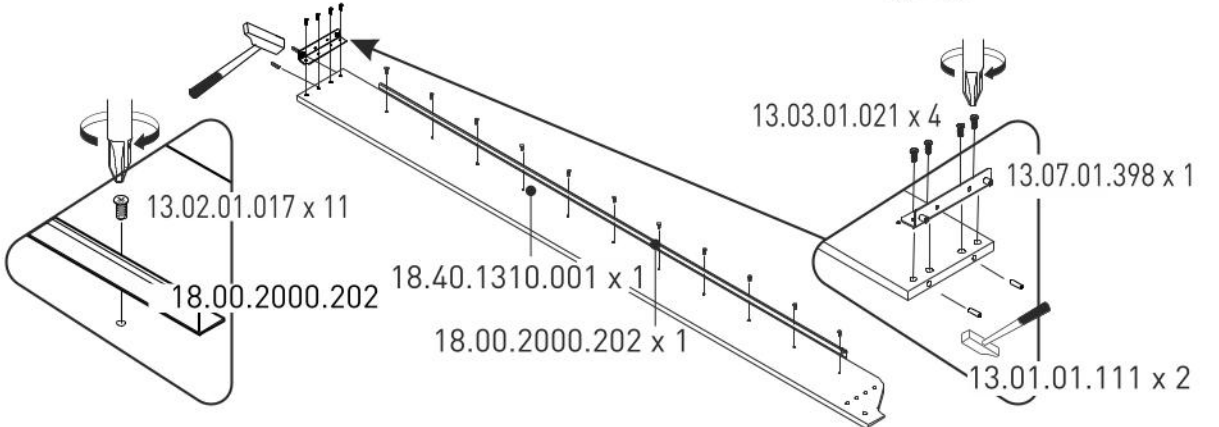

Studentská postel 100x200cm s poličkou LINCOLN

4/1

18.40.1310.005 x 1

18.40.1310.006 x 1

18.40.1310.003 x 1

13.10.01.174 x 1

18.40.1310.007 x 1

4/2

18.40.1310.001 x 1

18.40.1310.002 x 1

4/3

18.40.1310.202 x 2

4/4

18.40.1310.004 x 1

18.00.2000.202 x 2

1