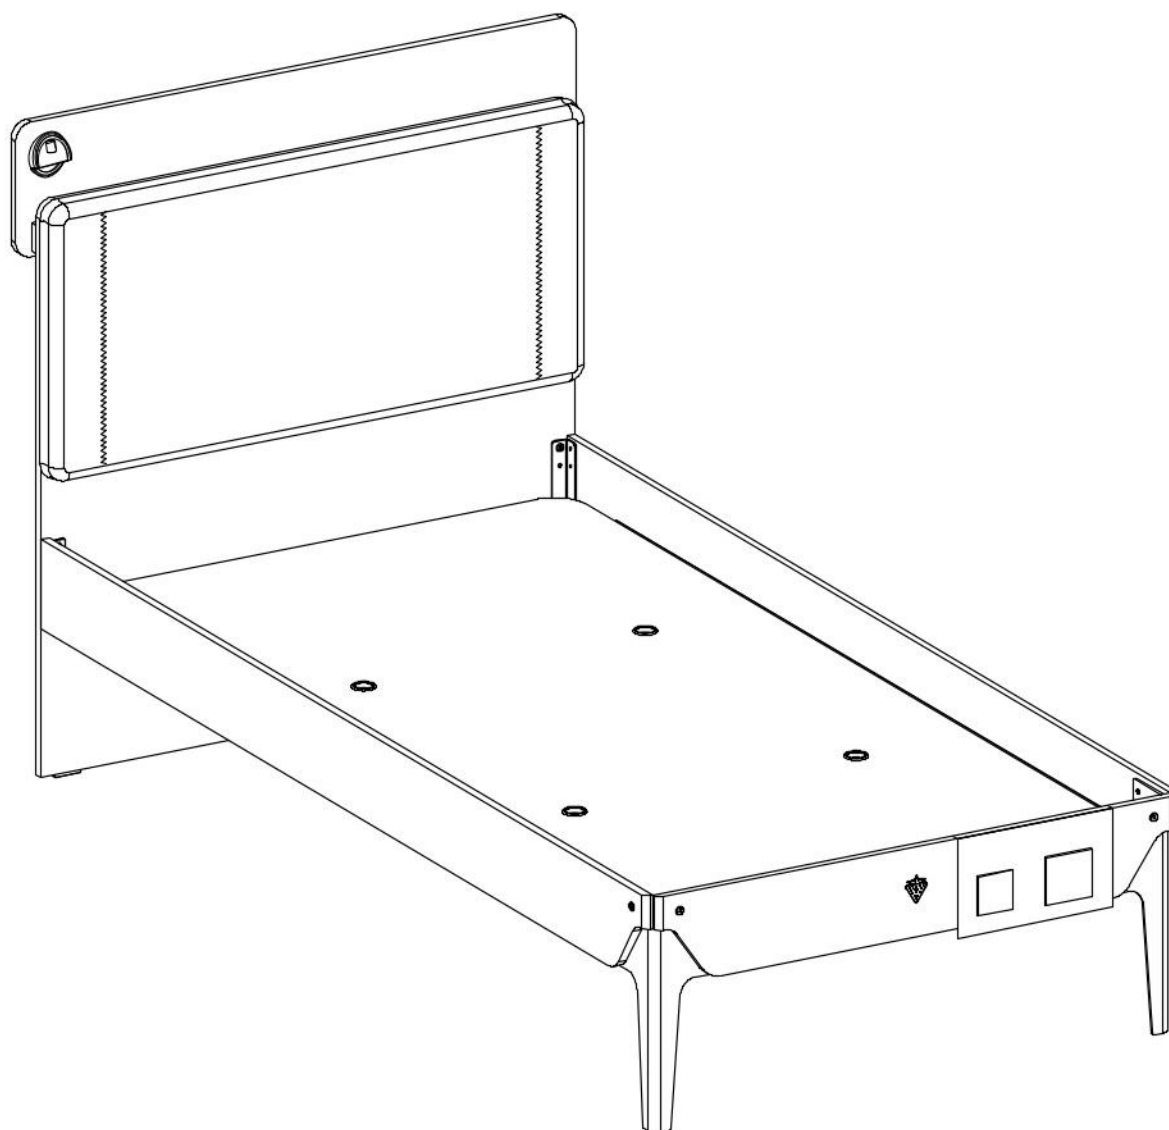

Studentská postel 100x200cm s poličkou LINCOLN

4/1

18.40.1310.005 x 1

18.40.1310.006 x 1

18.40.1310.003 x 1

13.10.01.174 x 1

18.40.1310.007 x 1

4/2