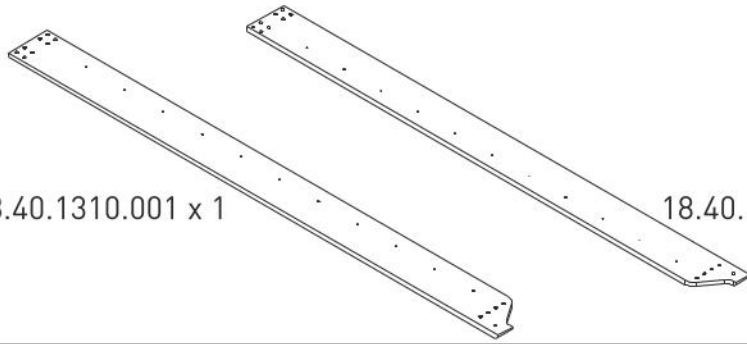

Studentská postel 100x200cm s poličkou LINCOLN

4/1

18.40.1310.005 x 1

18.40.1310.006 x 1

18.40.1310.003 x 1

13.10.01.174 x 1

18.40.1310.007 x 1

4/2

18.40.1310.001 x 1

18.40.1310.002 x 1

4/3

18.40.1310.202 x 2

4/4

18.40.1310.004 x 1

18.00.2000.202 x 2

1