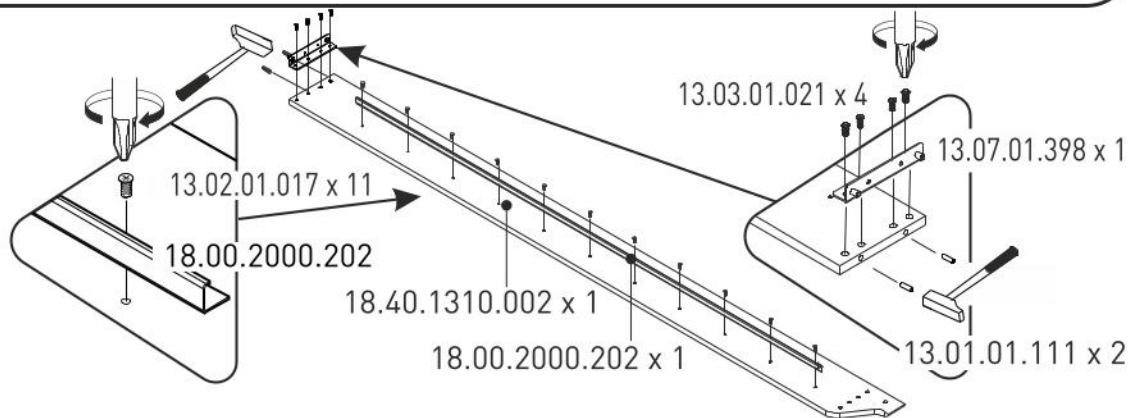

Studentská postel 100x200cm s poličkou LINCOLN

4/1

18.40.1310.005 x 1

18.40.1310.006 x 1

18.40.1310.003 x 1

13.10.01.174 x 1

18.40.1310.007 x 1

4/2

18.40.1310.001 x 1

18.40.1310.002 x 1

4/3

18.40.1310.202 x 2

4/4

18.40.1310.004 x 1

18.00.2000.202 x 2

1