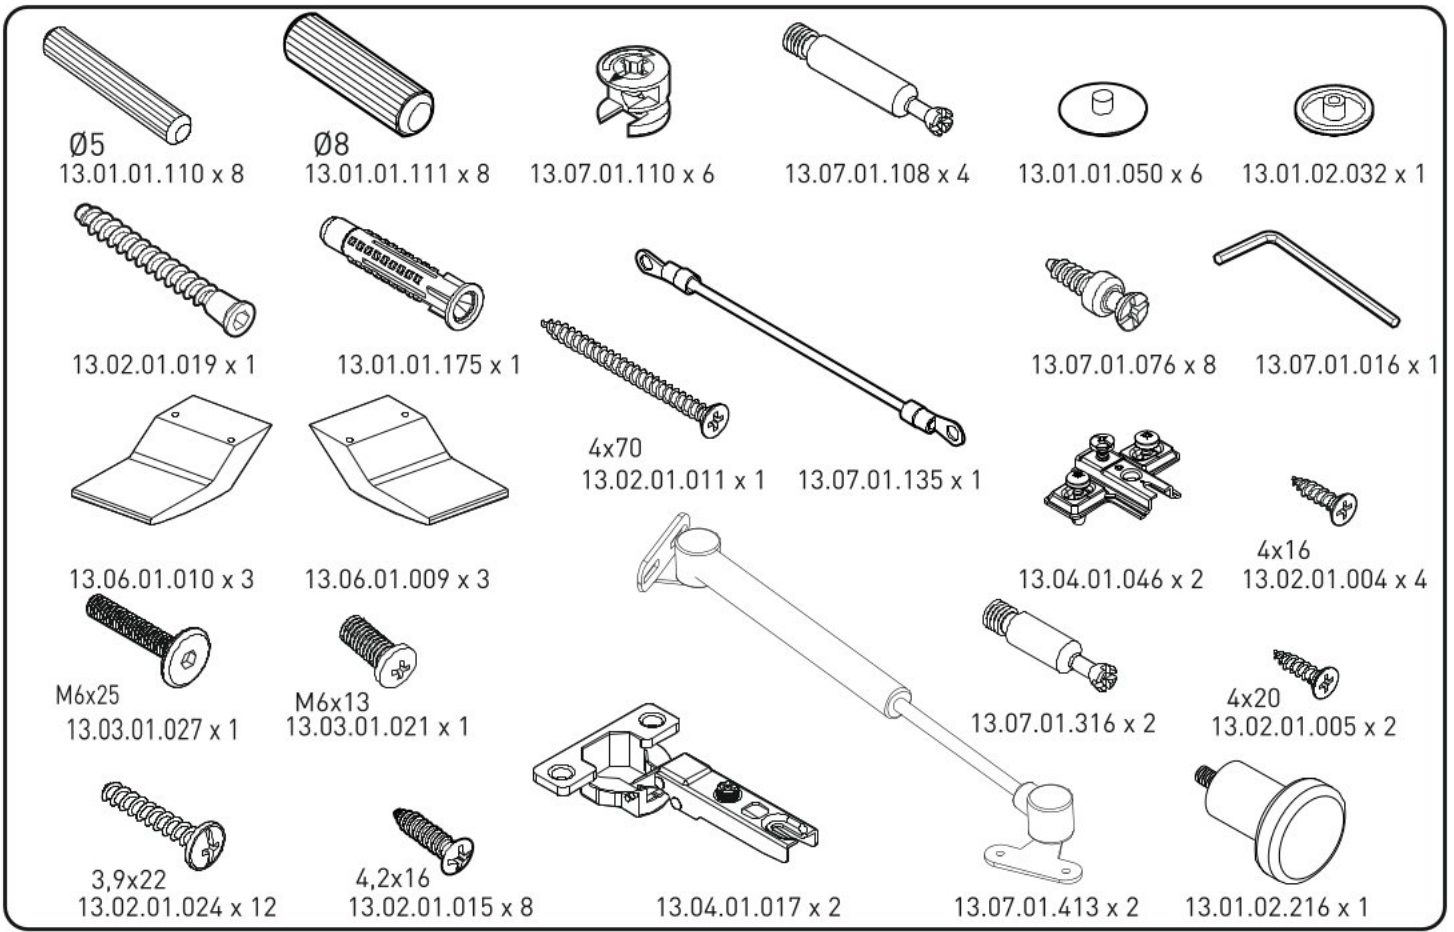

Kombinovaná komoda RALLY

2/2

18.35.1203.006 x 1

18.35.1203.007 x 1

18.35.1203.008 x 1

18.35.1203.801 x 1

18.35.1203.010 x 1

18.35.1203.011 x 1

18.35.1203.013 x 2

18.35.1203.023 x 1

13.01.01.823 x 1

1

2

3

4

5